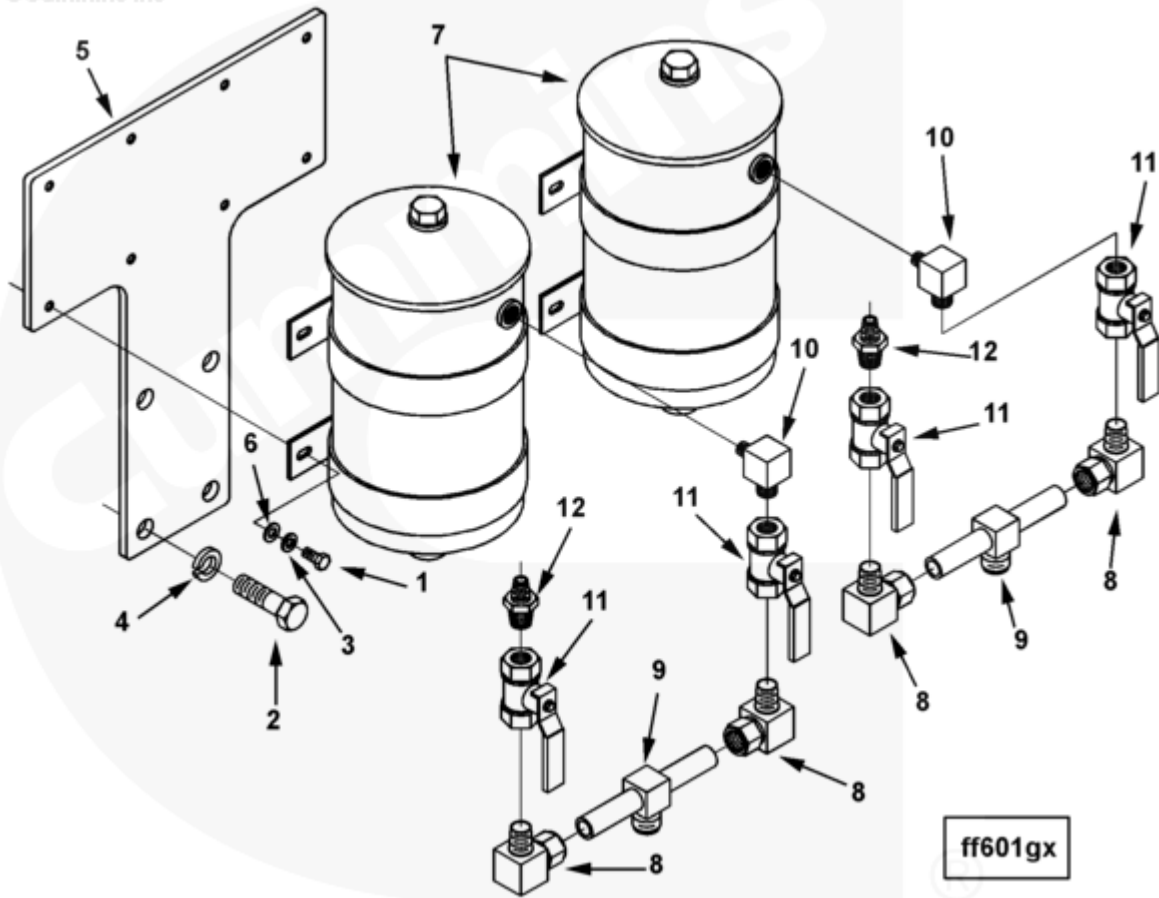

Parts Catalog - Option Detail

Electronic Parts Catalog - Option Detail				
Option	Group	Graphic	Film Card	Date
FF6022-03	06.04	ff601gx	K38	12-JAN-99
Engines	GTA38, K38, KTA38GC CM558, QSK38 CM2150 K106, QSK38 CM2150 MCRS, QSK38 CM850 MCRS			

©Cummins Inc

[SMALL](#) | [MEDIUM](#) | [LARGE](#)

Cart	Ref No	Part Number	Part Description	Required	Remarks
<input type="button" value="View My Cart"/>					
		FF6022-03	Fuel Filter		Dual replaceable element type...(More)
					duplex fuel oil filter
					mounted on the flywheel
					housing pad, left bank (port)
					side of the engine.

					Includes Aeroquip FC234 fuel
					filter hose.
					Has provision for changing
					filter elements while the
					engine is running.
					For use with KT/KTA 38-m and
					KTA 50 m.
<input type="checkbox"/>	1	S 117	Hexagon Head Cap Screw	8	3/8 - 16 x 3/4 in.
<input type="checkbox"/>	2	S 123	Hexagon Head Cap Screw	4	3/4 - 10 X 2 1/2 in.
<input type="checkbox"/>	3	S 604	Lock Washer	8	3/8 in.
<input type="checkbox"/>	4	S 611	Lock Washer	4	3/4 in.
<input type="checkbox"/>	5	3033596	Filter Bracket	1	
<input type="checkbox"/>	6	3628902	Plain Washer	8	
<input type="checkbox"/>	7	252193	Fuel Filter	2	
<input type="checkbox"/>	8	3631976	Male Adapter Elbow	4	
<input type="checkbox"/>	9	3631977	Fuel Connector Adapter	2	
<input type="checkbox"/>	10	3631978	Reducing Male Pipe Elbow	2	
<input type="checkbox"/>	11	3631980	Shut-Off Valve	4	
<input type="checkbox"/>	12	3631979	Reducing Hexagon Nipple	2	